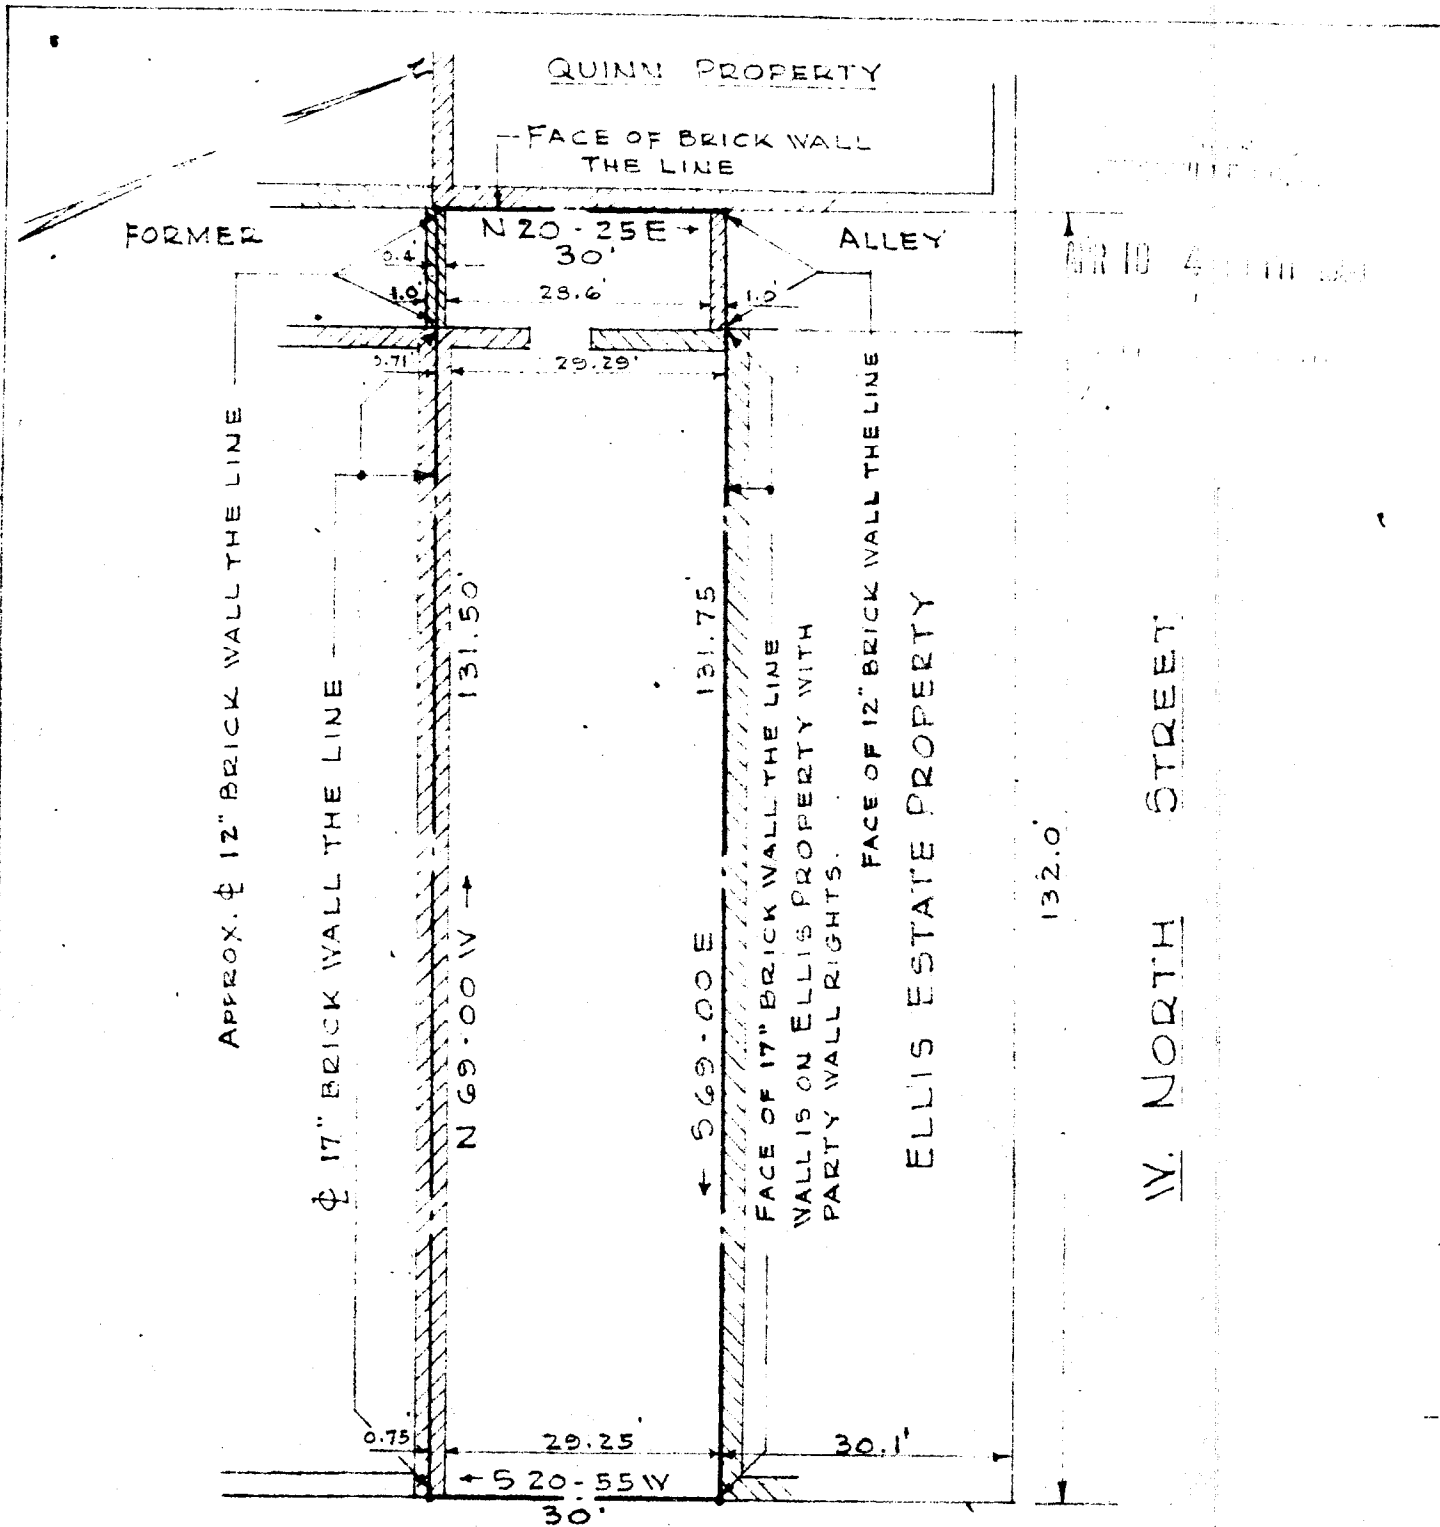

X-139

APR 10 4 10 PM '50

W. NORTH STREET

132.0'

N. MAIN STREET

8648

APR 10 1950

PLAT OF PROPERTY OF
VIRGINIA DARE
AMERICAN CORP. OF N. J.
 LOCATED IN THE
CITY OF GREENVILLE S. C.
 SCALE: 1" = 20'

PICKELL & PICKELL - ENGINEERS
 GREENVILLE S. C. FEB. 24, 1950

NOTE: THIS PLAT SUPERCEDES PLATS DATED SEPT. 22, 1949 AND OCT. 14, 1949.